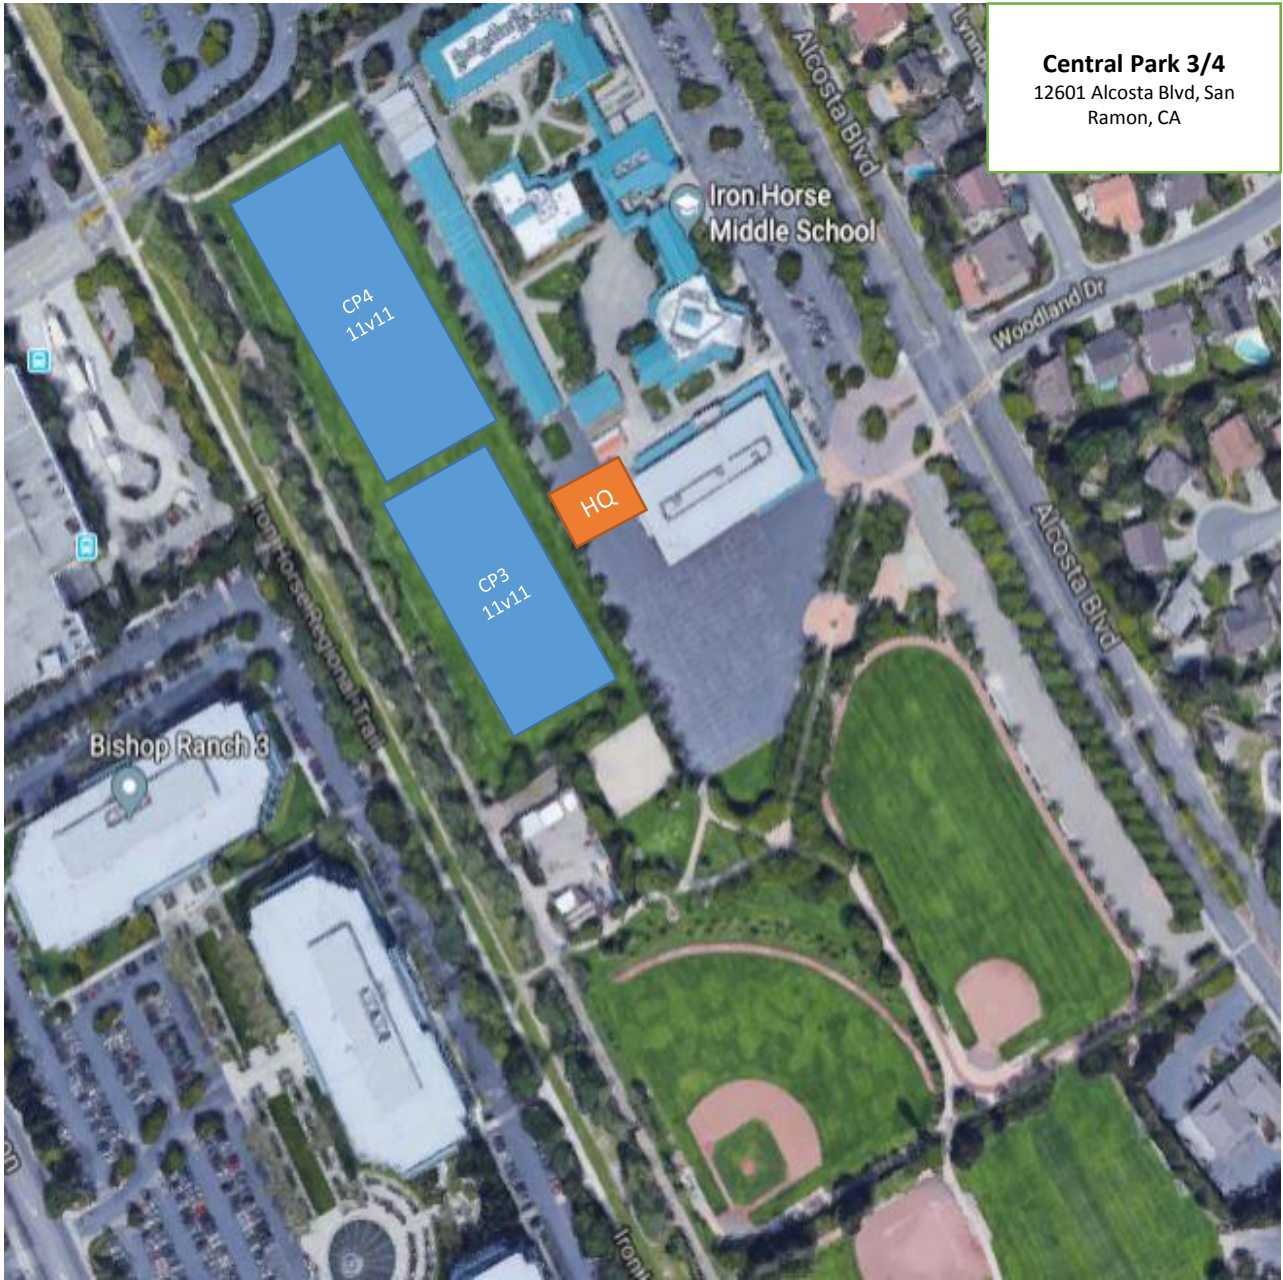

2018 FIELD MAPS FOR SOCCERFEST TOURNAMENT

SCROLL DOWN TO VIEW THE FIELD CONFIGURATIONS FOR DIFFERENT PARKS IN SAN RAMON.

2018 FIELD MAPS FOR SOCCERFEST TOURNAMENT

Bella Vista Elementary
1050 Trumpet Vine Ln, San Ramon, CA

2018 FIELD MAPS FOR SOCCERFEST TOURNAMENT

Central Park 3/4
12601 Alcosta Blvd, San Ramon, CA

2018 FIELD MAPS FOR SOCCERFEST TOURNAMENT

Central Park 3/4
12601 Alcosta Blvd, San Ramon, CA

2018 FIELD MAPS FOR SOCCERFEST TOURNAMENT

2018 FIELD MAPS FOR SOCCERFEST TOURNAMENT